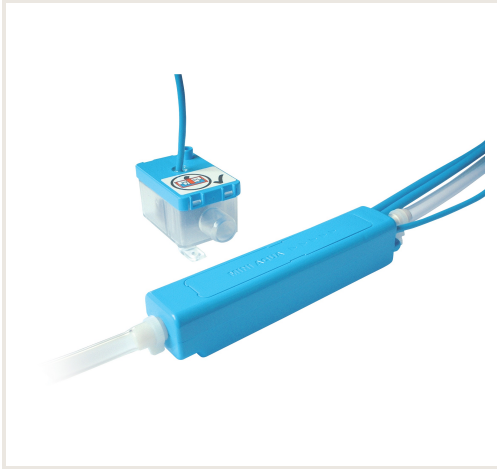

Mini Aqua pump

Product code: W9ASP-FP2406

Brand: Array

Category: Ventilation and air-conditioning > Mounting materials for air conditioners

PRICE : €210.00

About the product

Manufacturer:

Country of origin:

Height, mm: 28

Width, mm: 165

Depth, mm: 28

Made of:

Color:

Electr. power (W) to: 16

Mounting diameter: 6

Item type:

Warranty, year: 2

Description

Mini Aqua is designed to expel the condensate from air conditioning units.

10 m max. rec. head.

Maximum flow rate: 6l/h.

Discharge tube: 6 mm.

Maximum incoming water temperature: 40°C