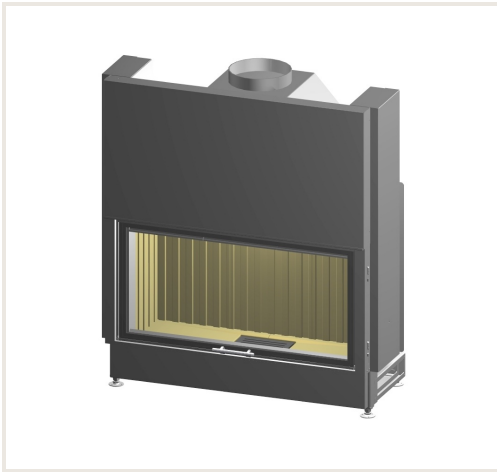

Steel fireplace insert Varia B-52,4h-4S, straight glass with tinted edges

Product code: Z2SPA-1054941
Brand: Array
Category: Fireplaces > Steel fireplaces

PRICE : €6,970.00

About the product

Manufacturer:
Country of origin:
Height, mm: 1290
Width, mm: 1143
Depth, mm: 530
Power (kW) to: 9
Efficiency class:
Efficiency: 78
Made of:
Fuel type:
Chimney diameter, mm:
Shape of glass:
Item type:
Max. power (kW) to: 11.7
Heating (cooling) area (m2) to: 90
Warranty, year: 5

Description

SPARTHERM supplies modern, durable fireplace inserts featuring winning technology and design. Linear provides a clear framework without itself being dominant, on the basis that the fireplace insert should show off the fire to best effect, and not the other way round. Maximum functionality combined with stylish, modern elegance has always been our aim.

Main characteristics:

- door function: elevating;
 - door height: 523 mm;
 - Pre-heated combustion air keeps windows clean;
 - actuating lever for control of the combustion air. Cleverly designed and discreetly located for ease of use;
 - body made of 3-4 mm thickness corrosion resistance steel;
 - combustion chamber lining made from heat-resistant fire clay.
- 5 year warranty for the fireplace casing.