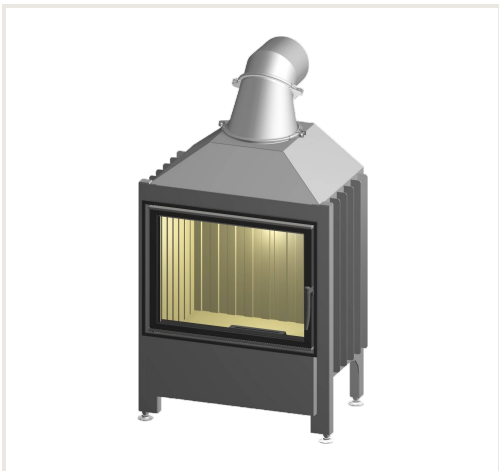

## Steel fireplace insert Spartherm Linear Varia 1V 51-4S, hinges on the left side

**Product code:** Z2SPA-1057955  
**Brand:** Array  
**Category:** Fireplaces > Steel fireplaces

---

**PRICE : €4,469.99**

### About the product

**Manufacturer:**  
**Country of origin:**  
**Height, mm:** 1233  
**Width, mm:** 765  
**Depth, mm:** 558  
**Power (kW) to:** 7  
**Efficiency class:**  
**Efficiency:** 78  
**Made of:**  
**Fuel type:**  
**Chimney diameter, mm:**  
**Shape of glass:**  
**Item type:**  
**Max. power (kW) to:** 9.1  
**Heating (cooling) area (m2) to:** 70  
**Warranty, year:** 5

### Description

SPARTHERM supplies modern, durable fireplace inserts featuring winning technology and design. Linear provides a clear framework without itself being dominant, on the basis that the fireplace insert should show off the fire to best effect, and not the other way round. Maximum functionality combined with stylish, modern elegance has always been our aim.

**Main characteristics:**

- door function: hinged;
  - door height: 510 mm;
  - Pre-heated combustion air keeps windows clean;
  - actuating lever for control of the combustion air. Cleverly designed and discreetly located for ease of use;
  - body made of 3-4 mm thickness corrosion resistance steel;
  - combustion chamber lining made from heat-resistant fire clay.
- 5 year warranty for the fireplace casing.