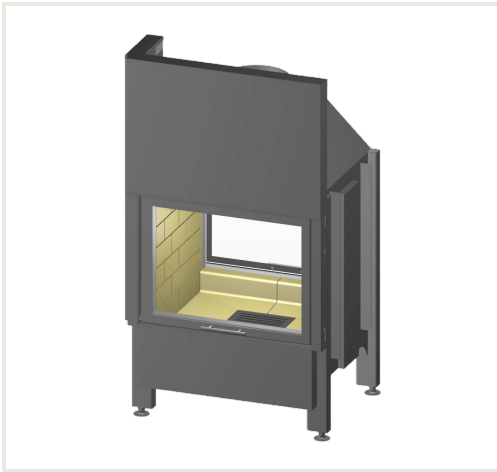

Steel fireplace insert Spartherm Varia FD51,3h-4S

Product code: Z2SPA-1058034
Brand: Array
Category: Fireplaces > Steel fireplaces

PRICE : €5,910.00

About the product

Manufacturer:
Country of origin:
Height, mm: 1405
Width, mm: 784
Depth, mm: 637
Power (kW) to: 11.6
Efficiency class:
Efficiency: 80
Made of:
Fuel type:
Chimney diameter, mm:
Shape of glass:
Item type:
Max. power (kW) to: 15.1
Heating (cooling) area (m2) to: 116
Warranty, year: 5

Description

SPARTHERM supplies modern, durable fireplace inserts featuring winning technology and design. Linear provides a clear framework without itself being dominant, on the basis that the fireplace insert should show off the fire to best effect, and not the other way round. Maximum functionality combined with stylish, modern elegance has always been our aim.

Main characteristics:

- door function: elevating;
 - all four glass edges are tinted;
 - door height: 513 mm, width 671 mm;
 - Pre-heated combustion air keeps windows clean;
 - actuating lever for control of the combustion air. Cleverly designed and discreetly located for ease of use;
 - body made of 3-4 mm thickness corrosion resistance steel;
 - combustion chamber lining made from heat-resistant fire clay.;
 - regulated power: 8.1-15.1kW, nominal power: 11.6kW.
- 5 year warranty for the fireplace casing.