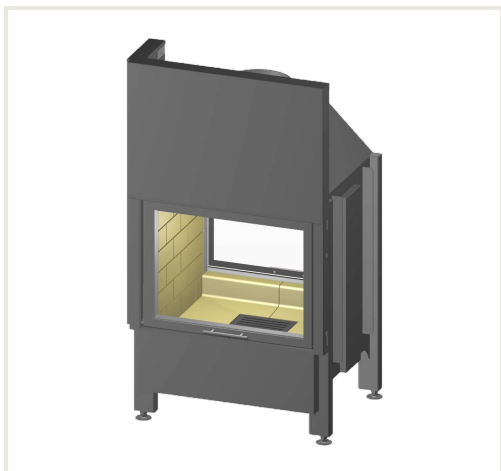

Steel fireplace insert Spartherm Varia FD51,3h-4S

Product code: Z2SPA-1058034
Brand: Array
Category: Fireplaces > Steel fireplaces

PRICE : €5,910.00

About the product

Manufacturer:
Country of origin:
Height, mm: 1405
Width, mm: 784
Depth, mm: 637
Power (kW) to: 11.6
Efficiency class:
Efficiency: 80
Made of:
Fuel type:
Chimney diameter, mm:
Shape of glass:
Item type:
Max. power (kW) to: 15.1
Heating (cooling) area (m2) to: 116
Warranty, year: 5

Description

SPARTHERM supplies modern, durable fireplace inserts featuring winning technology and design. Linear provides a clear framework without itself being dominant, on the basis that the fireplace insert should show off the fire to best effect, and not the other way round. Maximum functionality combined with stylish, modern elegance has always been our aim.

Main characteristics:

- door function: elevating;
 - all four glass edges are tinted;
 - door height: 513 mm, width 671 mm;
 - Pre-heated combustion air keeps windows clean;
 - actuating lever for control of the combustion air. Cleverly designed and discreetly located for ease of use;
 - body made of 3-4 mm thickness corrosion resistance steel;
 - combustion chamber lining made from heat-resistant fire clay.;
 - regulated power: 8.1-15.1kW, nominal power: 11.6kW.
- 5 year warranty for the fireplace casing.