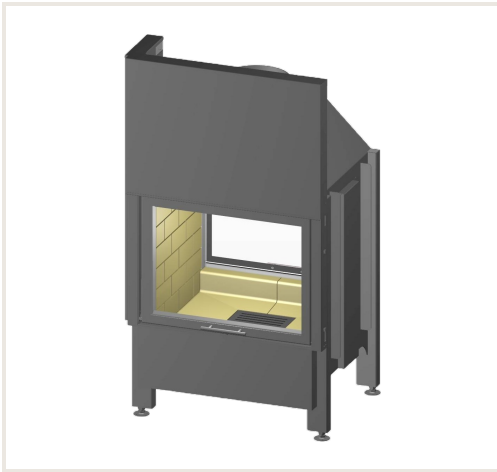

Steel fireplace insert Spartherm Varia FD57,3h-4S

Product code: Z2SPA-1058035
Brand: Array
Category: Fireplaces > Steel fireplaces

PRICE : €6,030.00

About the product

Manufacturer:
Country of origin:
Height, mm: 1525
Width, mm: 784
Depth, mm: 637
Power (kW) to: 15.1
Efficiency class:
Efficiency: 80
Made of:
Fuel type:
Chimney diameter, mm:
Shape of glass:
Item type:
Heating (cooling) area (m2) to: 120
Warranty, year: 5

Description

SPARTHERM supplies modern, durable fireplace inserts featuring winning technology and design. Linear provides a clear framework without itself being dominant, on the basis that the fireplace insert should show off the fire to best effect, and not the other way round. Maximum functionality combined with stylish, modern elegance has always been our aim.

Main characteristics:

- door function: hinged;
 - door height: 573 mm, width 671 mm;
 - Pre-heated combustion air keeps windows clean;
 - actuating lever for control of the combustion air. Cleverly designed and discreetly located for ease of use;
 - body made of 3-4 mm thickness corrosion resistance steel;
 - combustion chamber lining made from heat-resistant fire clay.;
 - regulated heat power: 8,1-15,1kW, nominal power 11,6kW
- 5 year warranty for the fireplace casing.