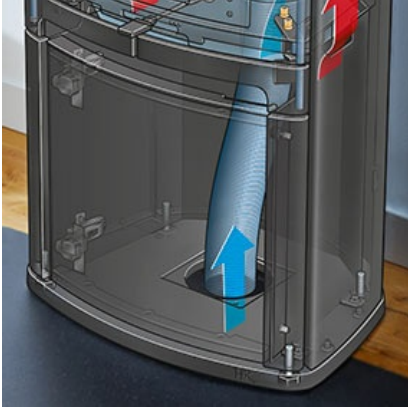

Outdoor air supply kit for Nibe Contura stoves

Product code: Z9NIB-299007

Brand: Array

Category: Fireplaces and stoves > Komplektuojančios dalys

PRICE : €150.00

About the product

Manufacturer:

Country of origin:

Height, mm: 150

Width, mm: 500

Depth, mm: 500

Item type:

Warranty, year: 2

Description

The stove can be connected through the floor or through the wall. Using this connection ensures the supply of fresh, oxygenated air to the combustion chamber, thus guaranteeing a better combustion. The room air from the stove is not used for combustion, so you can enjoy a fresher environment.

This connector is ideal for Contura stoves, the connection is extremely simple.

Indicative measurements are indicated.