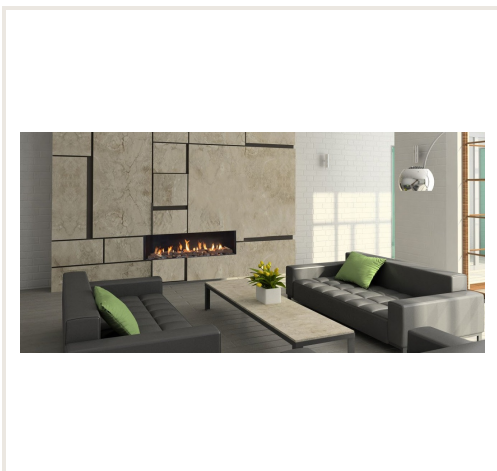

Gas fireplace MERCURY L, straight glass (1064x400)

Product code: Z2AKO-NV120F1
Brand: Array
Category: Fireplaces > Gas fireplaces

PRICE : €4,888.00

About the product

Manufacturer:
Country of origin:
Height, mm: 1239
Width, mm: 1202
Depth, mm: 394
Power (kW) to: 10
Efficiency class:
Efficiency: 84
Made of:
Fuel type:
Chimney diameter, mm:
Shape of glass:
Item type:
Warranty, year: 10

Description

Gas fireplaces are equipped with a stage burner. The power of the first stage is 5,0kW, the second stage increases the power to 10,0kW. The power of the fireplace is controlled by the controller Metric GV-60. The desired temperature of the room is set on the control panel.

The set includes legs and brackets for hanging on the wall, so you can lay the fireplace on a stand or mount it on the wall.

The fireplace can be equipped with a natural gas or liquid gas burner. When ordering, you should specify which gas will be used.

The fireplace is without a frame to block part of the burning fire.

The price includes: control panel, two-stage burner, hearth glass, decorations for the burning hearth: firewood or pebbles (white/grey).