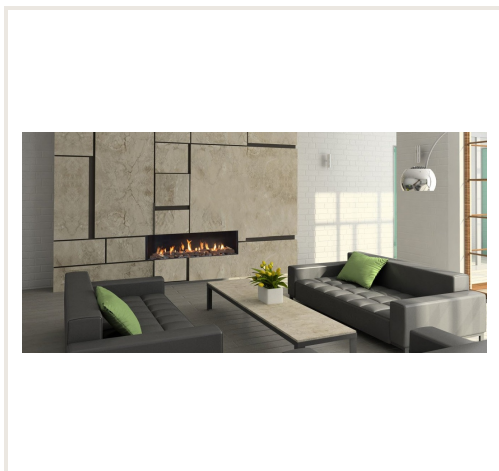

## Gas fireplace MERCURY L, straight glass (1064x400)

**Product code:** Z2AKO-NV120F1  
**Brand:** Array  
**Category:** Fireplaces > Gas fireplaces

**PRICE : €4,888.00**

### Description

Gas fireplaces are equipped with a stage burner. The power of the first stage is 5,0kW, the second stage increases the power to 10,0kW. The power of the fireplace is controlled by the controller Metric GV-60. The desired temperature of the room is set on the control panel.

The set includes legs and brackets for hanging on the wall, so you can lay the fireplace on a stand or mount it on the wall.

The fireplace can be equipped with a natural gas or liquid gas burner. When ordering, you should specify which gas will be used.

The fireplace is without a frame to block part of the burning fire.

The price includes: control panel, two-stage burner, hearth glass, decorations for the burning hearth: firewood or pebbles (white/grey).