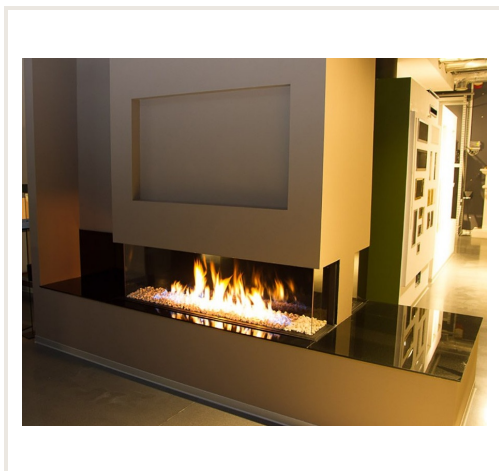

Gas fireplace MERIDIAN XL, three sided glass

Product code: Z2AKO-NV150F3
Brand: Array
Category: Fireplaces > Gas fireplaces

PRICE : €6,000.00

About the product

Manufacturer:
Country of origin:
Height, mm: 1239
Width, mm: 1502
Depth, mm: 394
Power (kW) to: 12
Efficiency class:
Efficiency: 84
Made of:
Fuel type:
Chimney diameter, mm:
Shape of glass:
Item type:
Warranty, year: 10

Description

Gas fireplaces are equipped with a stage burner. The power of the first stage is 6,0kW, the second stage increases the power to 12,0kW. The power of the fireplace is controlled by the controller Metric GV-60. The desired temperature of the room is set on the control panel.

The set includes legs and brackets for hanging on the wall, so you can lay the fireplace on a stand or mount it on the wall.

The fireplace can be equipped with a natural gas or liquid gas burner. When ordering, you should specify which gas will be used.

The fireplace is without a frame to block part of the burning fire.

The price includes: control panel, two-stage burner, hearth glass, decorations for the burning hearth: firewood or pebbles (white/grey).