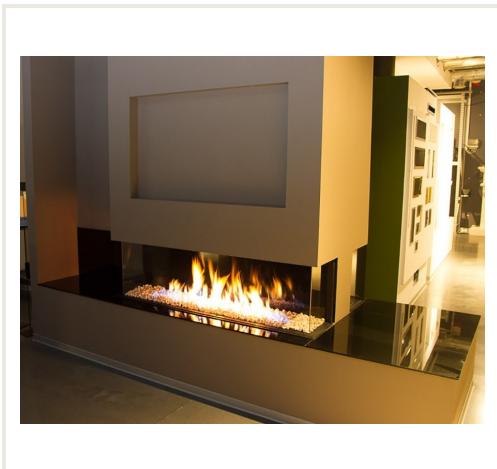

Gas fireplace MERIDIAN XL, three sided glass

Product code: Z2AKO-NV150F3
Brand: Array
Category: Fireplaces > Gas fireplaces

PRICE : €6,000.00

About the product

Manufacturer:
Country of origin:
Height, mm: 1239
Width, mm: 1502
Depth, mm: 394
Power (kW) to: 12
Efficiency class:
Efficiency: 84
Made of:
Fuel type:
Chimney diameter, mm:
Shape of glass:
Item type:
Warranty, year: 10

Description

Gas fireplaces are equipped with a stage burner. The power of the first stage is 6,0kW, the second stage increases the power to 12,0kW. The power of the fireplace is controlled by the controller Metric GV-60. The desired temperature of the room is set on the control panel.

The fireplace corresponds to the A energy efficiency class.

The fireplace is connected to the chimney with a 130/200 mm diameter chimney. The combustion products (smoke) are removed through the inner diameter of the chimney, and combustion-supporting air is supplied through the outer diameter, so that the air in the fireplace remains fresh.

The fireplace is without a frame to block part of the burning fire.

The price includes: control panel, two-stage burner, hearth glass, decorations for the burning hearth: firewood or pebbles (white/grey).