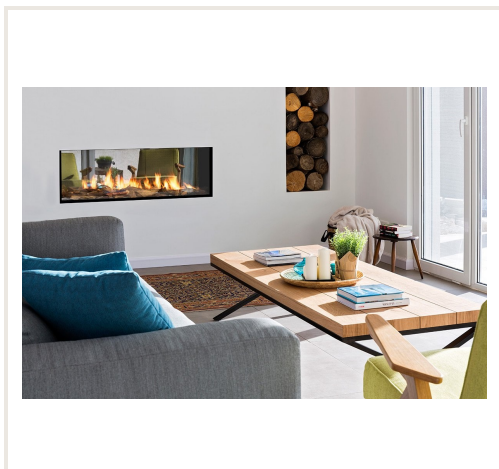

Gas fireplace GEMINI L, double sided glass (1084x400)

Product code: Z2AKO-D2120
Brand: Array
Category: Fireplaces > Gas fireplaces

PRICE : €6,100.00

About the product

Manufacturer:
Country of origin:
Height, mm: 1164
Width, mm: 1438
Depth, mm: 388
Power (kW) to: 10
Efficiency class:
Efficiency: 84
Made of:
Fuel type:
Chimney diameter, mm:
Shape of glass:
Item type:
Warranty, year: 10

Description

Gas fireplaces are equipped with a stage burner. The power of the first stage is 5,0kW, the second stage increases the power to 10,0kW. The power of the fireplace is controlled by the controller Metric GV-60. The desired temperature of the room is set on the control panel.

The fireplace is without a frame to block part of the burning fire.

The price includes: control panel, two-stage burner, hearth glass, decorations for the burning hearth: firewood or pebbles (white/grey).