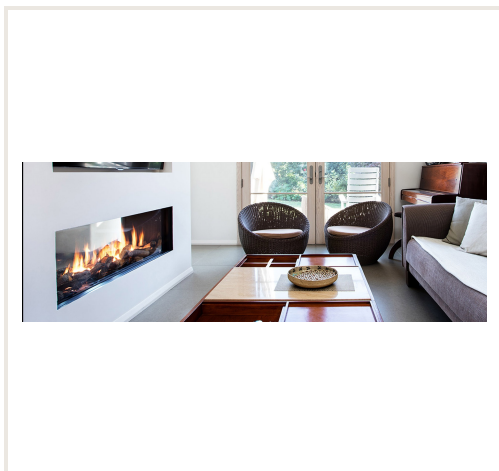

Gas fireplace GEMINI XL, double sided glass (1384x400)

Product code: Z2AKO-D2150
Brand: Array
Category: Fireplaces > Gas fireplaces

PRICE : €6,455.00

About the product

Manufacturer:
Country of origin:
Height, mm: 1164
Width, mm: 1738
Depth, mm: 388
Power (kW) to: 12
Efficiency class:
Efficiency: 84
Made of:
Fuel type:
Chimney diameter, mm:
Shape of glass:
Item type:
Warranty, year: 10

Description

Gas fireplaces are equipped with a stage burner. The power of the first stage is 6,0kW, the second stage increases the power to 12,0kW. The power of the fireplace is controlled by the controller Metric GV-60. The desired temperature of the room is set on the control panel.

The set includes legs and brackets for hanging on the wall, so you can lay the fireplace on a stand or mount it on the wall.

The fireplace can be equipped with a natural gas or liquid gas burner. When ordering, you should specify which gas will be used.

The fireplace is without a frame to block part of the burning fire.

The price includes: control panel, two-stage burner, hearth glass, decorations for the burning hearth: firewood or pebbles (white/grey).