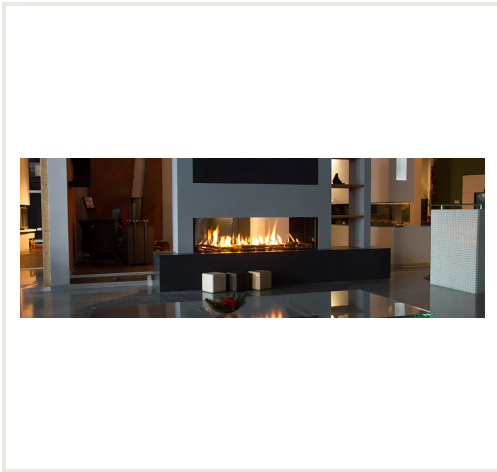

Gas fireplace GEMINI XLG, double sided glass (1584x400)

Product code: Z2AKO-D2170
Brand: Array
Category: Fireplaces > Gas fireplaces

PRICE : €7,013.00

About the product

Manufacturer:
Country of origin:
Height, mm: 1164
Width, mm: 1938
Depth, mm: 388
Power (kW) to: 16
Efficiency class:
Efficiency: 84
Made of:
Fuel type:
Chimney diameter, mm:
Shape of glass:
Item type:
Warranty, year: 10

Description

Gas fireplaces are equipped with a stage burner. The power of the first stage is 8,0kW, the second stage increases the power to 16,0kW. The power of the fireplace is controlled by the controller Metric GV-60. The desired temperature of the room is set on the control panel.
The fireplace corresponds to the A energy efficiency class.
The fireplace is connected to the chimney with a 130/200 mm diameter chimney. The combustion products (smoke) are removed through the inner diameter of the chimney, and combustion-supporting air is supplied through the outer diameter, so that the air in the fireplace remains fresh.
The set includes legs and brackets for hanging on the wall, so you can lay the fireplace on a stand or mount it on the wall.
The fireplace can be equipped with a natural gas or liquid gas burner. When ordering, you should specify which gas will be used.
The fireplace is without a frame to block part of the burning fire.
The price includes: control panel, two-stage burner, hearth glass, decorations for the burning hearth: firewood or pebbles (white/grey).
In addition, you can order an online control module (WIFI), internal walls and reflective glass for the burner.
The burner has a 10-year warranty.
Finishing of the fireplace is not included in the price.