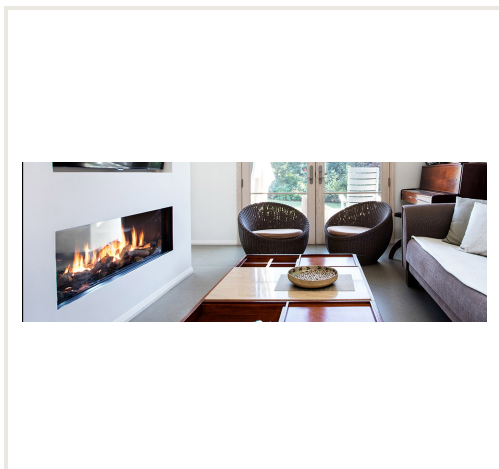

## Gas fireplace GEMINI XXL, double sided glass (1884x400)

**Product code:** Z2AKO-D2200  
**Brand:** Array  
**Category:** Fireplaces > Gas fireplaces

**PRICE : €8,113.00**

### Description

Gas fireplaces are equipped with a stage burner. The power of the first stage is 9,8kW, the second stage increases the power to 19,5kW. The power of the fireplace is controlled by the controller Metric GV-60. The desired temperature of the room is set on the control panel.

The fireplace is without a frame to block part of the burning fire.

The price includes: control panel, two-stage burner, hearth glass, decorations for the burning hearth: firewood or pebbles (white/grey).