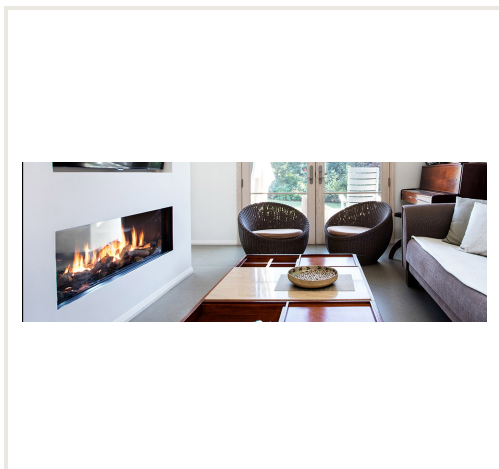

Gas fireplace GEMINI XXL, double sided glass (1884x400)

Product code: Z2AKO-D2200
Brand: Array
Category: Fireplaces > Gas fireplaces

PRICE : €8,113.00

About the product

Manufacturer:
Country of origin:
Height, mm: 1164
Width, mm: 2238
Depth, mm: 388
Power (kW) to: 19.5
Efficiency class:
Efficiency: 84
Made of:
Fuel type:
Chimney diameter, mm:
Shape of glass:
Item type:
Warranty, year: 10

Description

Gas fireplaces are equipped with a stage burner. The power of the first stage is 9,8kW, the second stage increases the power to 19,5kW. The power of the fireplace is controlled by the controller Metric GV-60. The desired temperature of the room is set on the control panel.

The set includes legs and brackets for hanging on the wall, so you can lay the fireplace on a stand or mount it on the wall.

The fireplace can be equipped with a natural gas or liquid gas burner. When ordering, you should specify which gas will be used.

The fireplace is without a frame to block part of the burning fire.

The price includes: control panel, two-stage burner, hearth glass, decorations for the burning hearth: firewood or pebbles (white/grey).