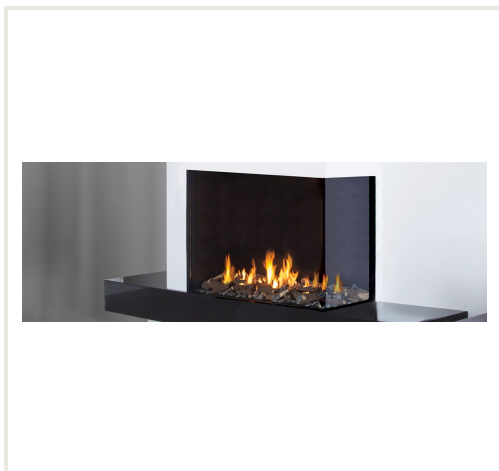

Gas fireplace URANUS M, corner glass on the right side

Product code: Z2AKO-NV100F2R
Brand: Array
Category: Fireplaces > Gas fireplaces

PRICE : €4,738.00

About the product

Manufacturer:
Country of origin:
Height, mm: 1239
Width, mm: 1002
Depth, mm: 394
Power (kW) to: 9.5
Efficiency class:
Efficiency: 84
Made of:
Fuel type:
Chimney diameter, mm:
Shape of glass:
Item type:
Warranty, year: 10

Description

Gas fireplaces are equipped with a stage burner. The power of the first stage is 4.8kW, the second stage increases the power to 9.5kW. The power of the fireplace is controlled by the controller Metric GV-60. The desired temperature of the room is set on the control panel.

The set includes legs and brackets for hanging on the wall, so you can lay the fireplace on a stand or mount it on the wall.

The fireplace can be equipped with a natural gas or liquid gas burner. When ordering, you should specify which gas will be used.

The fireplace is without a frame to block part of the burning fire.

The price includes: control panel, two-stage burner, hearth glass, decorations for the burning hearth: firewood or pebbles (white/grey).