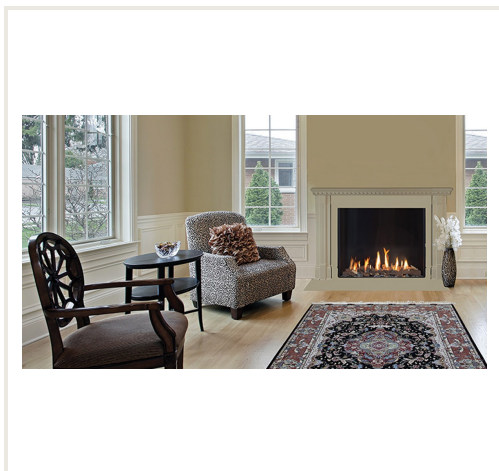

Gas fireplace SQ 80, square straight glass, 764x765m

Product code: Z2AKO-SQ80
Brand: Array
Category: Fireplaces > Gas fireplaces

PRICE : €4,988.00

About the product

Manufacturer:
Country of origin:
Height, mm: 1603.8
Width, mm: 901.6
Depth, mm: 394
Power (kW) to: 9.3
Efficiency class:
Efficiency: 84
Made of:
Fuel type:
Chimney diameter, mm:
Shape of glass:
Item type:
Warranty, year: 10

Description

Gas fireplaces are equipped with a stage burner. The power of the first stage is 4,7kW, the second stage increases the power to 9,3kW. The power of the fireplace is controlled by the controller Metric GV-60. The desired temperature of the room is set on the control panel.

The fireplace is without a frame to block part of the burning fire.

The price includes: control panel, two-stage burner, hearth glass, decorations for the burning hearth: firewood or pebbles (white/grey).