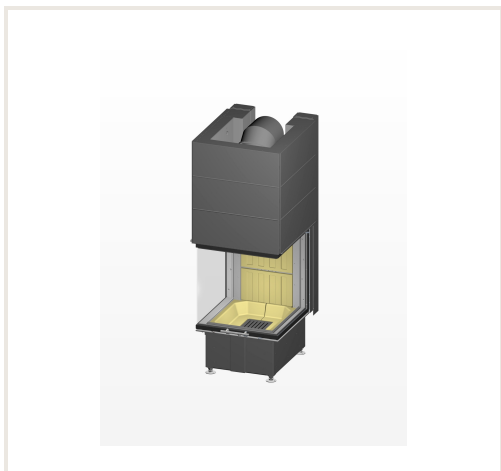

Steel fireplace insert Spartherm Arte U-50h-4S

Product code: Z2SPA-1063381
Brand: Array
Category: Fireplaces > Steel fireplaces

PRICE : €8,220.00

About the product

Manufacturer:
Country of origin:
Height, mm: 1340
Width, mm: 630
Depth, mm: 510
Power (kW) to: 11.7
Efficiency class:
Efficiency: 79.5
Made of:
Fuel type:
Chimney diameter, mm:
Shape of glass:
Item type:
Heating (cooling) area (m2) to: 110
Warranty, year: 5

Description

SPARTHERM supplies modern, durable fireplace inserts featuring winning technology and design. Linear provides a clear framework without itself being dominant, on the basis that the fireplace insert should show off the fire to best effect, and not the other way round. Maximum functionality combined with stylish, modern elegance has always been our aim.

Main characteristics:

- door function: elevating;
 - door height: 544 mm, width 499 / 501 / 499 mm;
 - Pre-heated combustion air keeps windows clean;
 - actuating lever for control of the combustion air. Cleverly designed and discreetly located for ease of use;
 - body made of 3-4 mm thickness corrosion resistance steel;
 - combustion chamber lining made from heat-resistant fire clay.;
 - regulated heat power: 6,3-11,7kW, nominal power: 9kW.
- 5 year warranty for the fireplace casing.