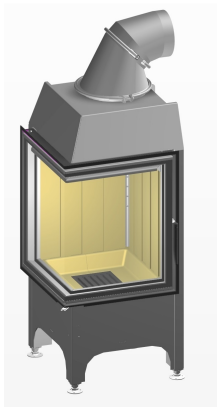

Steel fireplace insert Spartherm Mini 2L, with glass on the left side

Product code: Z2SPA-1058024
Brand: Array
Category: Fireplaces > Steel fireplaces

PRICE : €3,700.00

About the product

Manufacturer:
Country of origin:
Height, mm: 1244
Width, mm: 506
Depth, mm: 506
Power (kW) to: 7
Efficiency class:
Efficiency: 80
Made of:
Fuel type:
Chimney diameter, mm:
Shape of glass:
Item type:
Max. power (kW) to: 9.1
Warranty, year: 5

Description

SPARTHERM supplies modern, durable fireplace inserts featuring winning technology and design. Linear provides a clear framework without itself being dominant, on the basis that the fireplace insert should show off the fire to best effect, and not the other way round. Maximum functionality combined with stylish, modern elegance has always been our aim.

Main characteristics:

- door function: hinged;
 - vyriai kairėje pusėje;
 - door height: 51 cm, width 45,8 cm;
 - su keturiomis tonuotomis stiklo kraštinėmis;
 - Pre-heated combustion air keeps windows clean;
 - actuating lever for control of the combustion air. Cleverly designed and discreetly located for ease of use;
 - body made of 3-4 mm thickness corrosion resistance steel;
 - combustion chamber lining made from heat-resistant fire clay.;
 - galima užsakyti modelį su vyriais dešinėje;
 - regulated power: 4,9 - 9,1kW, nominal power: 7,0kW.
- 5 year warranty for the fireplace casing.