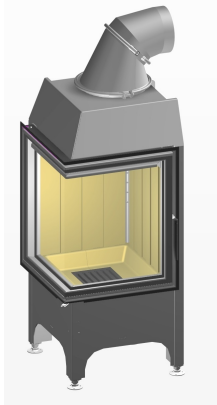

## Steel fireplace insert Spartherm Mini 2L, with glass on the left side

**Product code:** Z2SPA-1058024  
**Brand:** Array  
**Category:** Fireplaces > Steel fireplaces

**PRICE : €3,700.00**

### About the product

**Manufacturer:**  
**Country of origin:**  
**Height, mm:** 1244  
**Width, mm:** 506  
**Depth, mm:** 506  
**Power (kW) to:** 7  
**Efficiency class:**  
**Efficiency:** 80  
**Made of:**  
**Fuel type:**  
**Chimney diameter, mm:**  
**Shape of glass:**  
**Item type:**  
**Max. power (kW) to:** 9.1  
**Warranty, year:** 5

### Description

SPARTHERM supplies modern, durable fireplace inserts featuring winning technology and design. Linear provides a clear framework without itself being dominant, on the basis that the fireplace insert should show off the fire to best effect, and not the other way round. Maximum functionality combined with stylish, modern elegance has always been our aim.

**Main characteristics:**

- door function: hinged;
  - vyriai kairėje pusėje;
  - door height: 51 cm, width 45,8 cm;
  - su keturiomis tonuotomis stiklo kraštinėmis;
  - Pre-heated combustion air keeps windows clean;
  - actuating lever for control of the combustion air. Cleverly designed and discreetly located for ease of use;
  - body made of 3-4 mm thickness corrosion resistance steel;
  - combustion chamber lining made from heat-resistant fire clay.;
  - galima užsakyti modelį su vyriais dešinėje;
  - regulated power: 4,9 - 9,1kW, nominal power: 7,0kW.
- 5 year warranty for the fireplace casing.