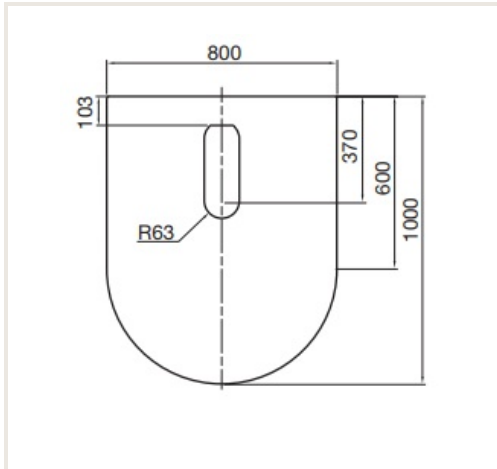

Glass base C500/600 D

Product code: Z9NIB-403029

Brand: Array

Category: Fireplaces and stoves > Komplektuojančios dalys

PRICE : €450.00

About the product

Manufacturer:

Country of origin:

Height, mm: 6

Width, mm: 800

Depth, mm: 1000

Made of:

Item type:

Warranty, year: 2

Description

Protective glass under the stove. The glass is 6mm thick, cut to fit the Contura 500 Style series stoves perfectly.