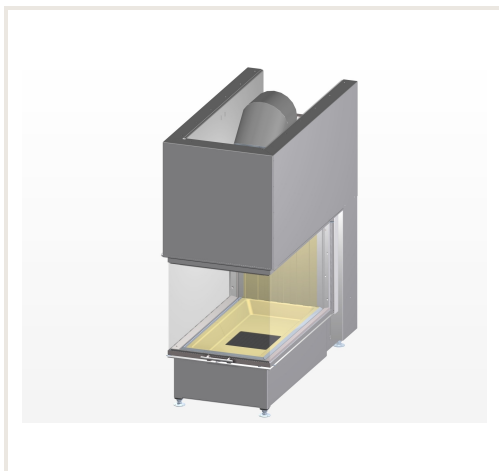

## Steel fireplace insert Spartherm ARTE U-90h-4S, d.200

**Product code:** Z2SPA-1045826  
**Brand:** Array  
**Category:** Fireplaces > Steel fireplaces

---

**PRICE : €10,060.00**

---

### About the product

**Manufacturer:**  
**Country of origin:**  
**Height, mm:** 913  
**Width, mm:** 556  
**Depth, mm:** 913  
**Power (kW) to:** 16.9  
**Efficiency class:**  
**Efficiency:** 78  
**Made of:**  
**Fuel type:**  
**Chimney diameter, mm:**  
**Shape of glass:**  
**Item type:**  
**Heating (cooling) area (m2) to:** 150  
**Warranty, year:** 5

### Description

SPARTHERM supplies modern, durable fireplace inserts featuring winning technology and design. Linear provides a clear framework without itself being dominant, on the basis that the fireplace insert should show off the fire to best effect, and not the other way round. Maximum functionality combined with stylish, modern elegance has always been our aim.

**Main characteristics:**

- door function: elevating;
  - door height: 554 mm, width 913 / 556 / 913 mm;
  - Pre-heated combustion air keeps windows clean;
  - actuating lever for control of the combustion air. Cleverly designed and discreetly located for ease of use;
  - body made of 3-4 mm thickness corrosion resistance steel;
  - combustion chamber lining made from heat-resistant fire clay.;
  - regulated heat power: 9,1-16,9kW, nominal power: 13kW
- 5 year warranty for the fireplace casing.