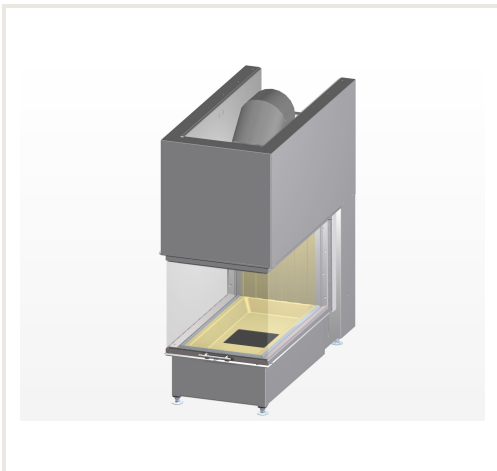

Steel fireplace insert Spartherm ARTE U-90h-4S, d.200

Product code: Z2SPA-1045826
Brand: Array
Category: Fireplaces > Steel fireplaces

PRICE : €10,060.00

About the product

Manufacturer:
Country of origin:
Height, mm: 913
Width, mm: 556
Depth, mm: 913
Power (kW) to: 16.9
Efficiency class:
Efficiency: 78
Made of:
Fuel type:
Chimney diameter, mm:
Shape of glass:
Item type:
Heating (cooling) area (m2) to: 150
Warranty, year: 5

Description

SPARTHERM supplies modern, durable fireplace inserts featuring winning technology and design. Linear provides a clear framework without itself being dominant, on the basis that the fireplace insert should show off the fire to best effect, and not the other way round. Maximum functionality combined with stylish, modern elegance has always been our aim.

Main characteristics:

- door function: elevating;
 - door height: 554 mm, width 913 / 556 / 913 mm;
 - Pre-heated combustion air keeps windows clean;
 - actuating lever for control of the combustion air. Cleverly designed and discreetly located for ease of use;
 - body made of 3-4 mm thickness corrosion resistance steel;
 - combustion chamber lining made from heat-resistant fire clay.;
 - regulated heat power: 9,1-16,9kW, nominal power: 13kW
- 5 year warranty for the fireplace casing.