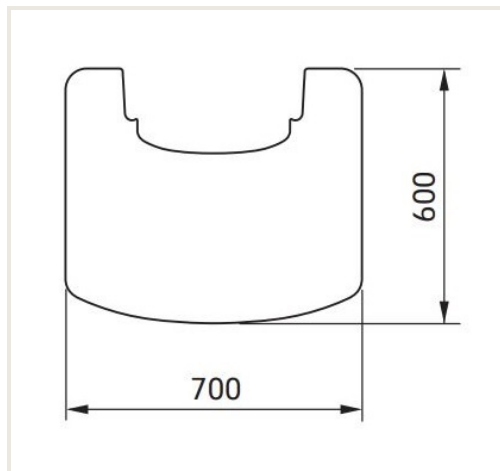

Steel plate under the stove C800, black, 700x600 mm

Product code: Z9NIB-598196

Brand: Array

Category: Fireplaces and stoves > Komplektuojančios dalys

PRICE : €180.00

About the product

Manufacturer:

Country of origin:

Height, mm: 15

Width, mm: 910

Depth, mm: 640

Made of:

Color:

Item type:

Description

The steel tray, black, is suitable for the Contura C800 series of stoves.