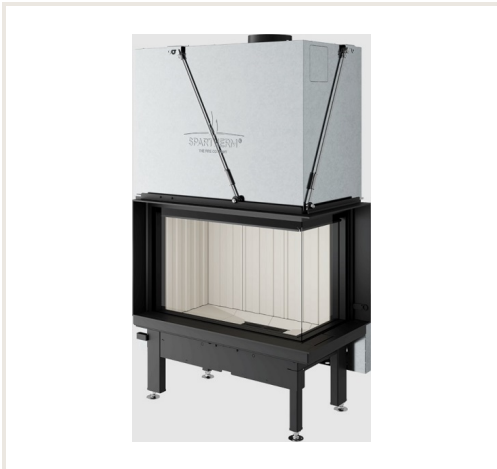

Steel fireplace insert Spartherm Premium V-2R-80h, ø200mm

Product code: Z2SPA-1055415
Brand: Array
Category: Fireplaces > Steel fireplaces

PRICE : €8,450.00

About the product

Manufacturer:
Country of origin:
Height, mm: 1636
Width, mm: 993
Depth, mm: 594
Power (kW) to: 10.5
Efficiency class:
Efficiency: 80
Made of:
Fuel type:
Chimney diameter, mm:
Shape of glass:
Item type:
Max. power (kW) to: 13.7
Max. efficiency: 82
Warranty, year: 5

Description

Top materials, high-quality workmanship, great function and a long product life – that is the kind of quality Spartherm represent and you can rely on. State-of-the-art technology, great efficiency and optimised energy usage – various innovations allow us to meet all demands made of modern fireplace inserts. The recessed handle impresses with an elegant design and is completely flush with the surface. It permits easy operation and opening of the door. For a great example of amazing function and appealing design down to the smallest detail look no further than air control lever for optimised fire control. Its design has been reduced down to basics making it unobtrusive when integrated in an appliance.

Spartherm use a paint system that produces a deep black surface that is scratch-free, providing a beautiful, long lasting finish. The polished glass windows have a particularly high level of transparency, making them reflection proof and resistant to soot pollution. The PremiumEdition glass doors are recessed into the fire assembly giving them a frameless profile with a seamless view of the flames, while the door handle is flush-mounted and barely visible. The surrounding cover is available in stainless steel, providing a clean and understated appearance. Door frame height: 501 mm; width (side glass / facade glass): 408/807 mm. 5 year warranty for the fireplace casing.