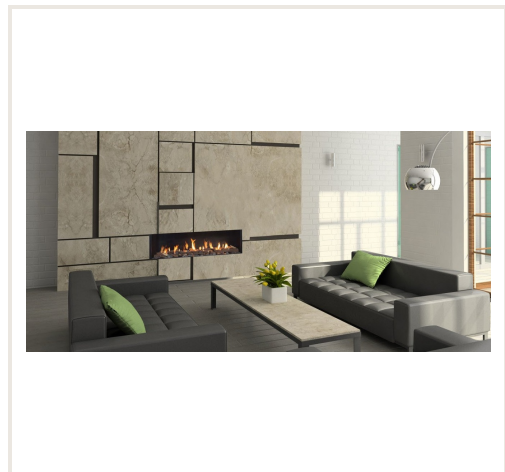

Gas fireplace MERCURY L, straight glass (1064x400)

Product code: Z2AKO-NV120F1
Category: Fireplaces > Gas fireplaces

PRICE : €4,399.20

About the product

Manufacturer: AKOS
Height, mm: 1239
Width, mm: 1202
Depth, mm: 394
Efficiency class: A
Efficiency: 84,00
Made of: plieno
Fuel type: dujos
Chimney diameter, mm: 130/200
Shape of glass: tiesus
Item type: atveriamomis durlėmis
Warranty, year: 120

Description

Gas fireplaces are equipped with a stage burner. The power of the first stage is 5,0kW, the second stage increases the power to 10,0kW. The power of the fireplace is controlled by the controller Metric GV-60. The desired temperature of the room is set on the control panel.

The set includes legs and brackets for hanging on the wall, so you can lay the fireplace on a stand or mount it on the wall.

The fireplace can be equipped with a natural gas or liquid gas burner. When ordering, you should specify which gas will be used.

The fireplace is without a frame to block part of the burning fire.

The price includes: control panel, two-stage burner, hearth glass, decorations for the burning hearth: firewood or pebbles (white/grey).