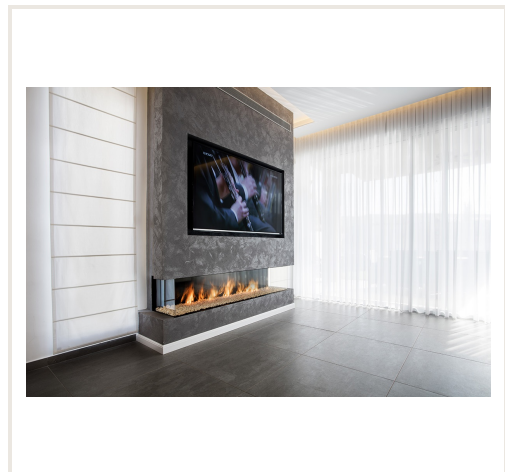

Gas fireplace MERIDIAN XXL, three sided glass

Product code: Z2AKO-NV200F3
Category: Fireplaces > Gas fireplaces

PRICE : €6,649.20

About the product

Manufacturer: AKOS
Height, mm: 1239
Width, mm: 2002
Depth, mm: 394
Efficiency class: A
Efficiency: 84,00
Made of: plieno
Fuel type: dujos
Chimney diameter, mm: 130/200
Shape of glass: U formos
Item type: atveriamomis duralėmis
Warranty, year: 120

Description

Gas fireplaces are equipped with a stage burner. The power of the first stage is 9,8kW, the second stage increases the power to 19,5kW. The power of the fireplace is controlled by the controller Metric GV-60. The desired temperature of the room is set on the control panel.

The set includes legs and brackets for hanging on the wall, so you can lay the fireplace on a stand or mount it on the wall.

The fireplace can be equipped with a natural gas or liquid gas burner. When ordering, you should specify which gas will be used.

The fireplace is without a frame to block part of the burning fire.

The price includes: control panel, two-stage burner, hearth glass, decorations for the burning hearth: firewood or pebbles (white/grey).