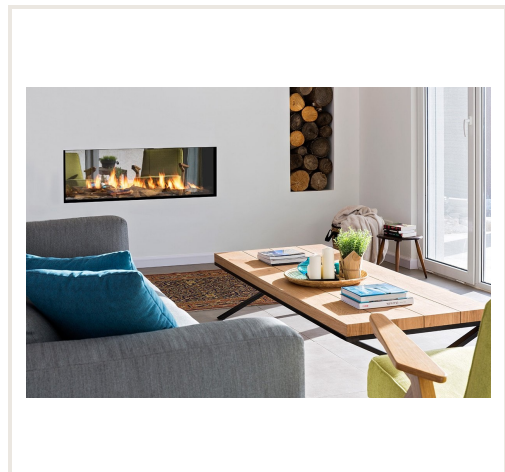

## Gas fireplace GEMINI L, double sided glass (1084x400)

**Product code:** Z2AKO-D2120  
**Category:** Fireplaces > Gas fireplaces

**PRICE : €5,489.99**

The fireplace is without a frame to block part of the burning fire.

The price includes: control panel, two-stage burner, hearth glass, decorations for the burning hearth: firewood or pebbles (white/grey).