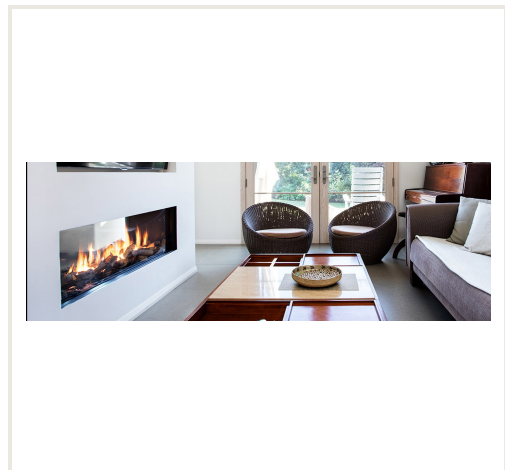

Gas fireplace GEMINI XL, double sided glass (1384x400)

Product code: Z2AKO-D2150
Category: Fireplaces > Gas fireplaces

PRICE : €5,809.49

About the product

Manufacturer: AKOS
Height, mm: 1164
Width, mm: 1738
Depth, mm: 388
Efficiency class: A
Efficiency: 84,00
Made of: plieno
Fuel type: dujos
Chimney diameter, mm: 130/200
Shape of glass: dvipusis
Item type: atveriamomis duralėmis
Warranty, year: 120

Description

Gas fireplaces are equipped with a stage burner. The power of the first stage is 6,0kW, the second stage increases the power to 12,0kW. The power of the fireplace is controlled by the controller Metric GV-60. The desired temperature of the room is set on the control panel.

The set includes legs and brackets for hanging on the wall, so you can lay the fireplace on a stand or mount it on the wall.

The fireplace can be equipped with a natural gas or liquid gas burner. When ordering, you should specify which gas will be used.

The fireplace is without a frame to block part of the burning fire.

The price includes: control panel, two-stage burner, hearth glass, decorations for the burning hearth: firewood or pebbles (white/grey).