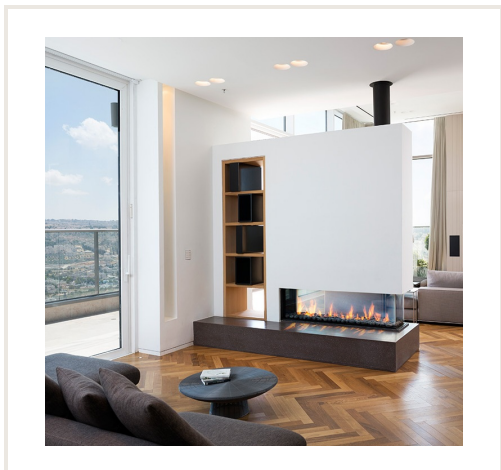

Gas fireplace EROS L, three sided glass (1104x412x1104xh400)

Product code: Z2AKO-RD120
Category: Fireplaces > Gas fireplaces

PRICE : €5,647.49

About the product

Manufacturer: AKOS
Height, mm: 1317
Width, mm: 1611
Depth, mm: 317
Efficiency class: A
Efficiency: 84,00
Made of: plieno
Fuel type: dujos
Chimney diameter, mm: 130/200
Shape of glass: U formos
Item type: atveriamomis duralėmis
Warranty, year: 120

Description

Gas fireplaces are equipped with a stage burner. The power of the first stage is 5,0kW, the second stage increases the power to 10,0kW. The power of the fireplace is controlled by the controller Metric GV-60. The desired temperature of the room is set on the control panel.

The set includes legs and brackets for hanging on the wall, so you can lay the fireplace on a stand or mount it on the wall.

The fireplace can be equipped with a natural gas or liquid gas burner. When ordering, you should specify which gas will be used.

The fireplace is without a frame to block part of the burning fire.

The price includes: control panel, two-stage burner, hearth glass, decorations for the burning hearth: firewood or pebbles (white/grey).