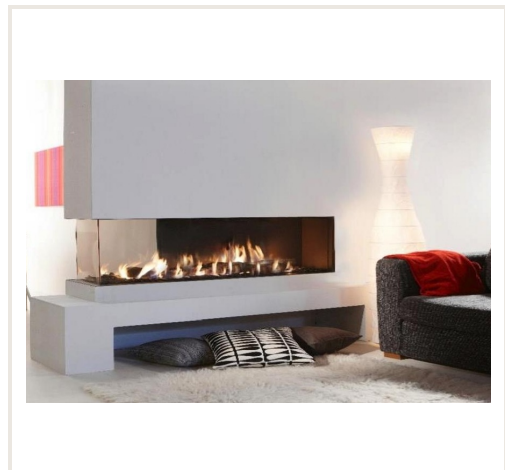

Gas fireplace EROS XLG, three sided glass (1604x412x1604xh400)

Product code: Z2AKO-RD170
Category: Fireplaces > Gas fireplaces

PRICE : €8,302.49

About the product

Manufacturer: AKOS
Height, mm: 1332
Width, mm: 2111
Depth, mm: 317
Efficiency class: A
Efficiency: 84,00
Made of: plieno
Fuel type: dujos
Chimney diameter, mm: 130/200
Shape of glass: U formos
Item type: atveriamomis duralėmis
Warranty, year: 120

Description

Gas fireplaces are equipped with a stage burner. The power of the first stage is 8,0kW, the second stage increases the power to 16,0kW. The power of the fireplace is controlled by the controller Metric GV-60. The desired temperature of the room is set on the control panel.

The set includes legs and brackets for hanging on the wall, so you can lay the fireplace on a stand or mount it on the wall.

The fireplace can be equipped with a natural gas or liquid gas burner. When ordering, you should specify which gas will be used.

The fireplace is without a frame to block part of the burning fire.

The price includes: control panel, two-stage burner, hearth glass, decorations for the burning hearth: firewood or pebbles (white/grey).