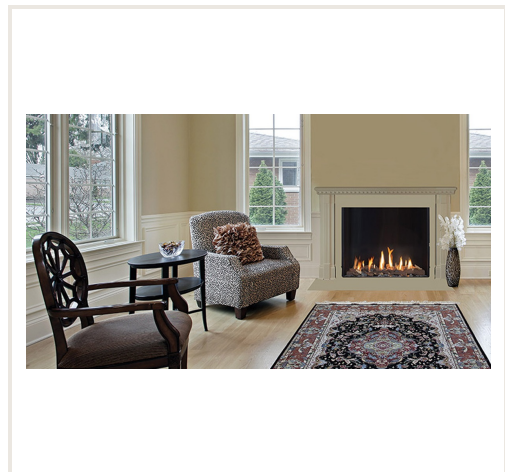

Gas fireplace SQ 80, square straight glass, 764x765mm

Product code: Z2AKO-SQ80
Category: Fireplaces > Gas fireplaces

PRICE : €4,489.19

About the product

Manufacturer: AKOS
Height, mm: 1603.8
Width, mm: 901.6
Depth, mm: 394
Efficiency class: A
Efficiency: 84,00
Made of: plieno
Fuel type: dujos
Chimney diameter, mm: 100/150
Shape of glass: tiesus
Item type: atveriamomis duralėmis
Warranty, year: 120

Description

Gas fireplaces are equipped with a stage burner. The power of the first stage is 4,7kW, the second stage increases the power to 9,3kW. The power of the fireplace is controlled by the controller Metric GV-60. The desired temperature of the room is set on the control panel.

The fireplace is without a frame to block part of the burning fire.

The price includes: control panel, two-stage burner, hearth glass, decorations for the burning hearth: firewood or pebbles (white/grey).